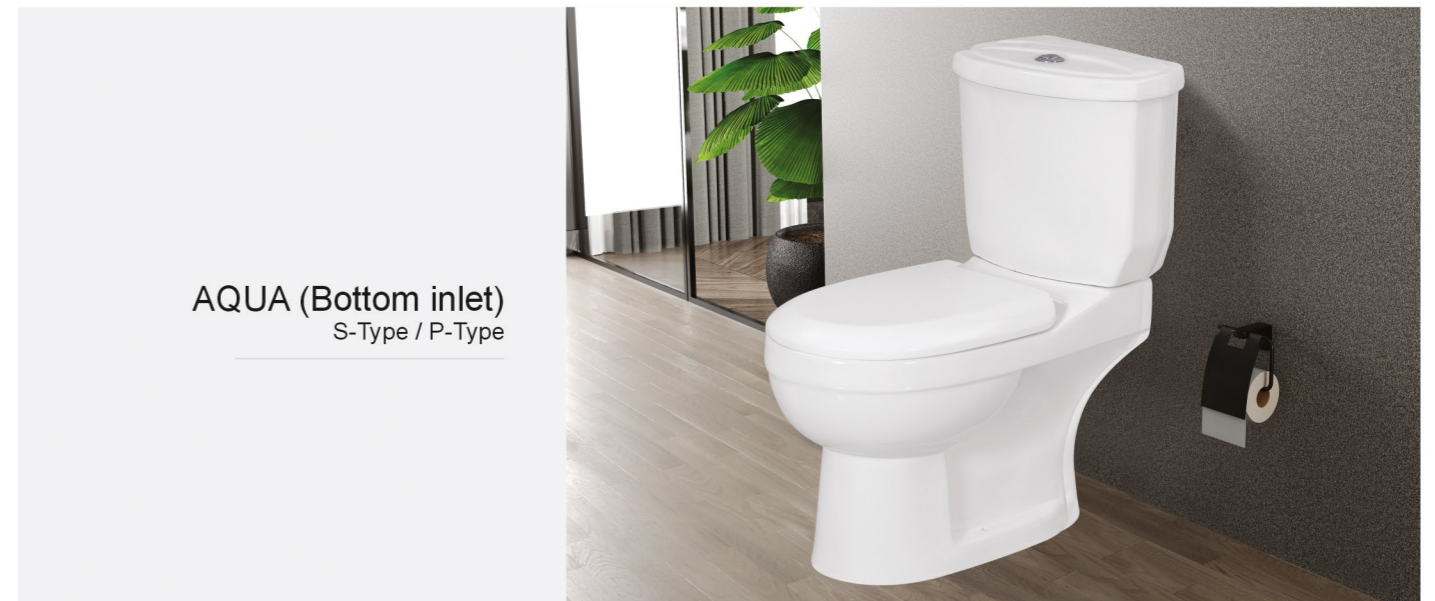

ZARA  
S-Type

ZARA  
P-Type

AQUA (Side inlet)  
S-Type / P-Type

ULTRA IRANI  
S-Type

AQUA (Bottom inlet)  
S-Type / P-Type

ITALIAN  
S-Type

NANO IRANI  
S-Type

**SQUARE FM-01**  
S-Trap / P-Trap